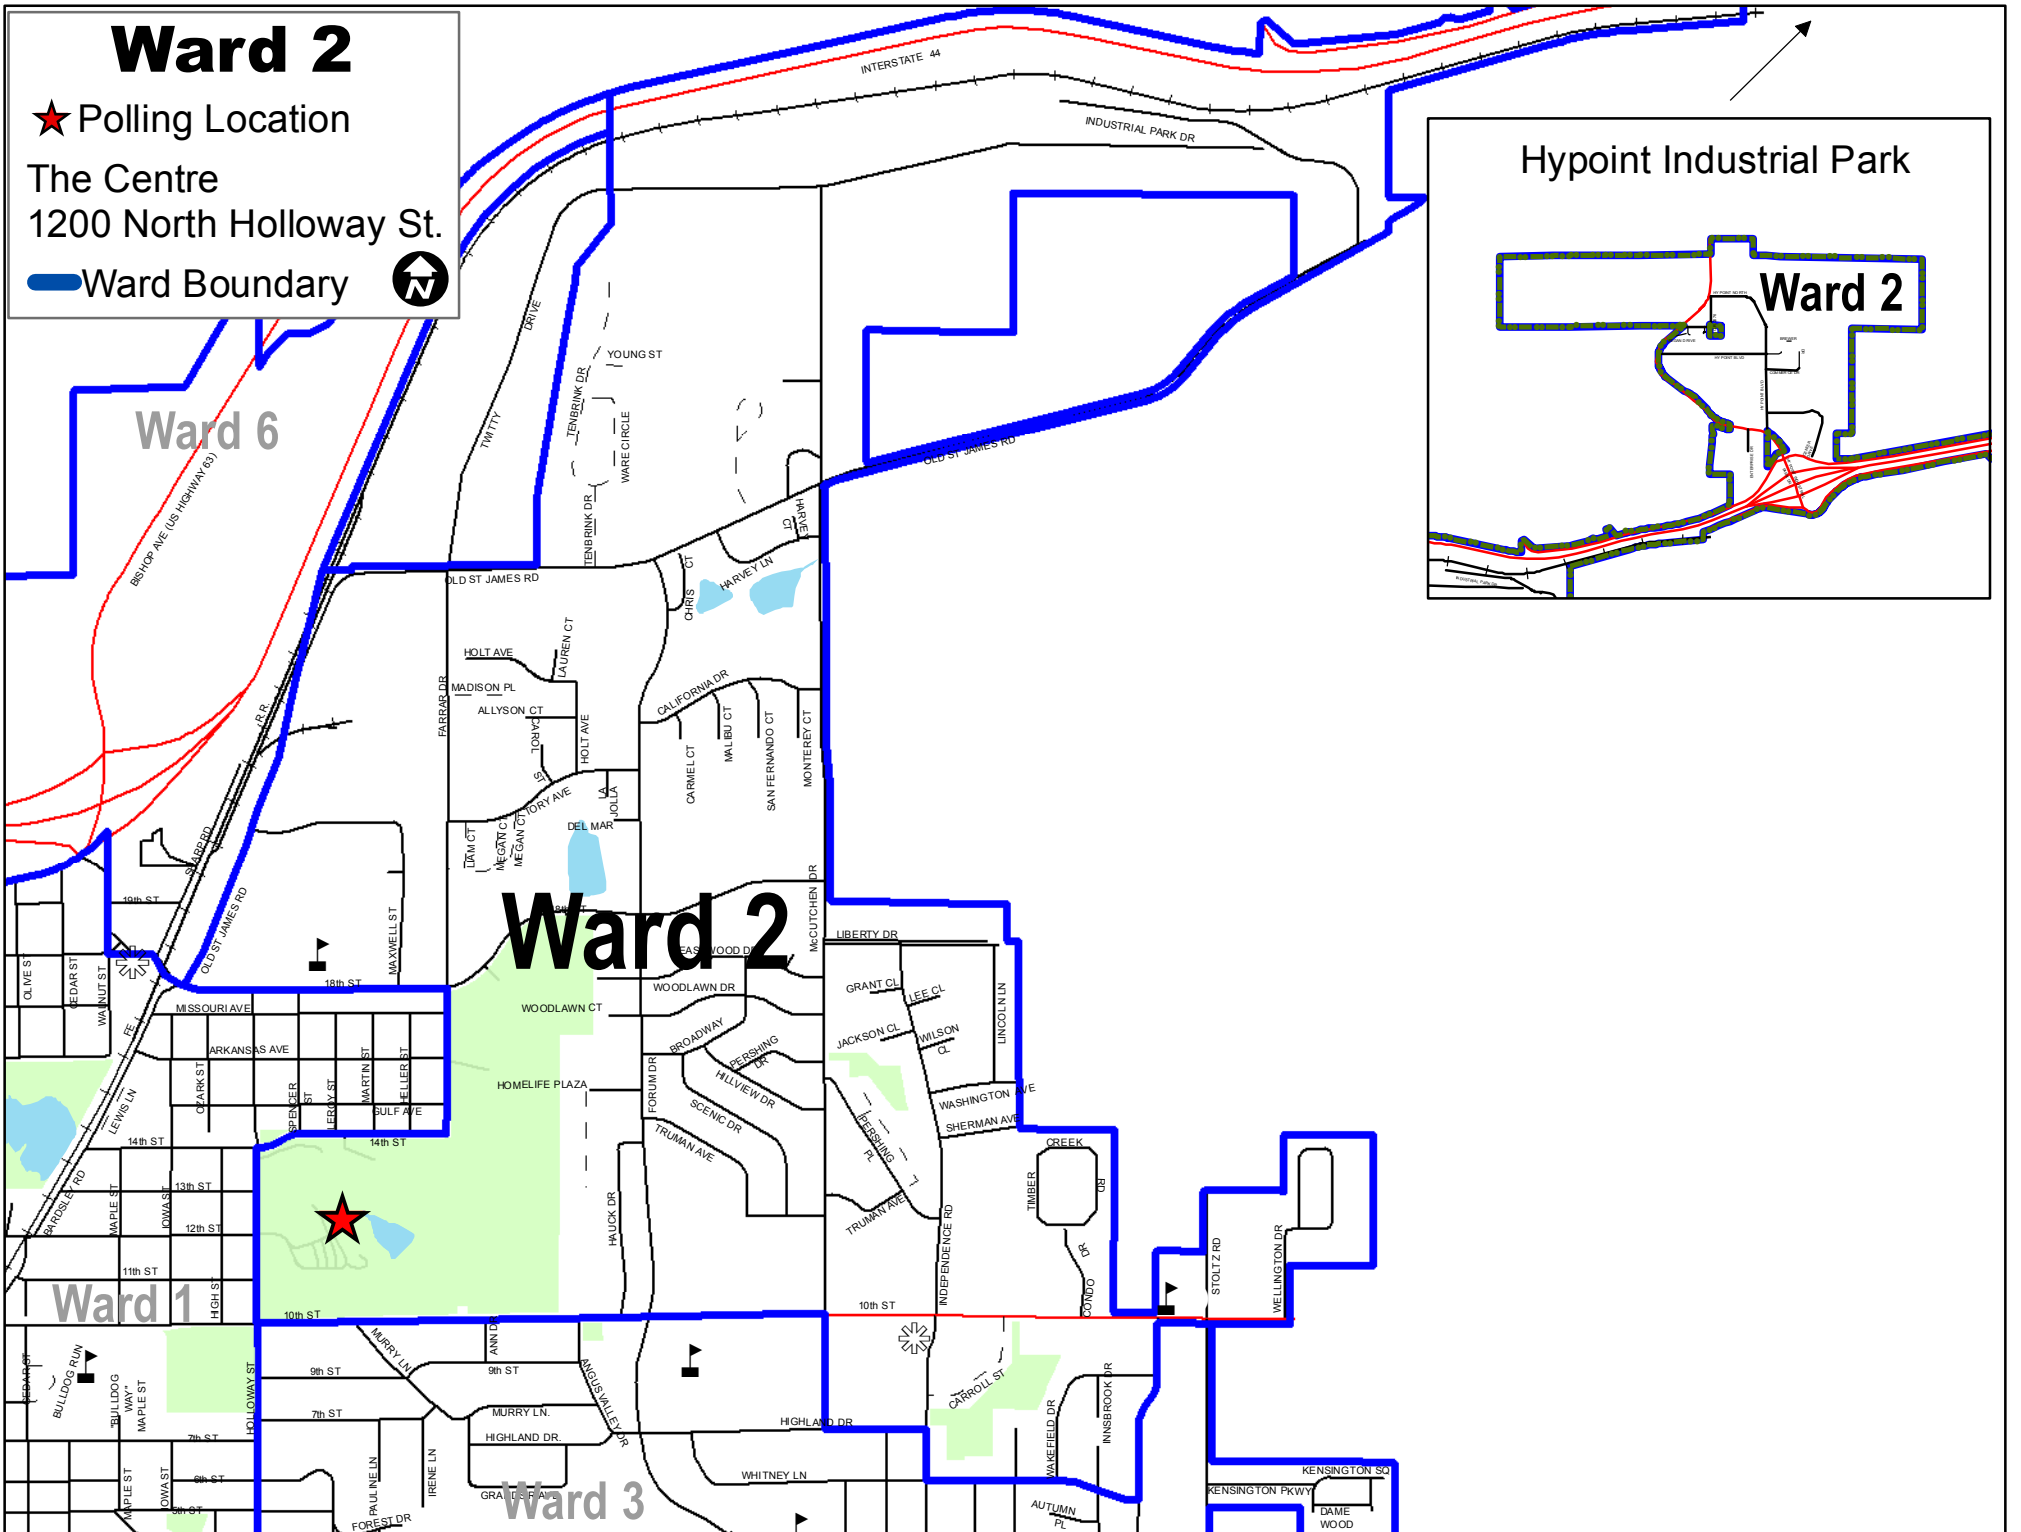

# Ward 2

★ Polling Location

The Centre  
1200 North Holloway St.

— Ward Boundary

Hypoint Industrial Park

Ward 2