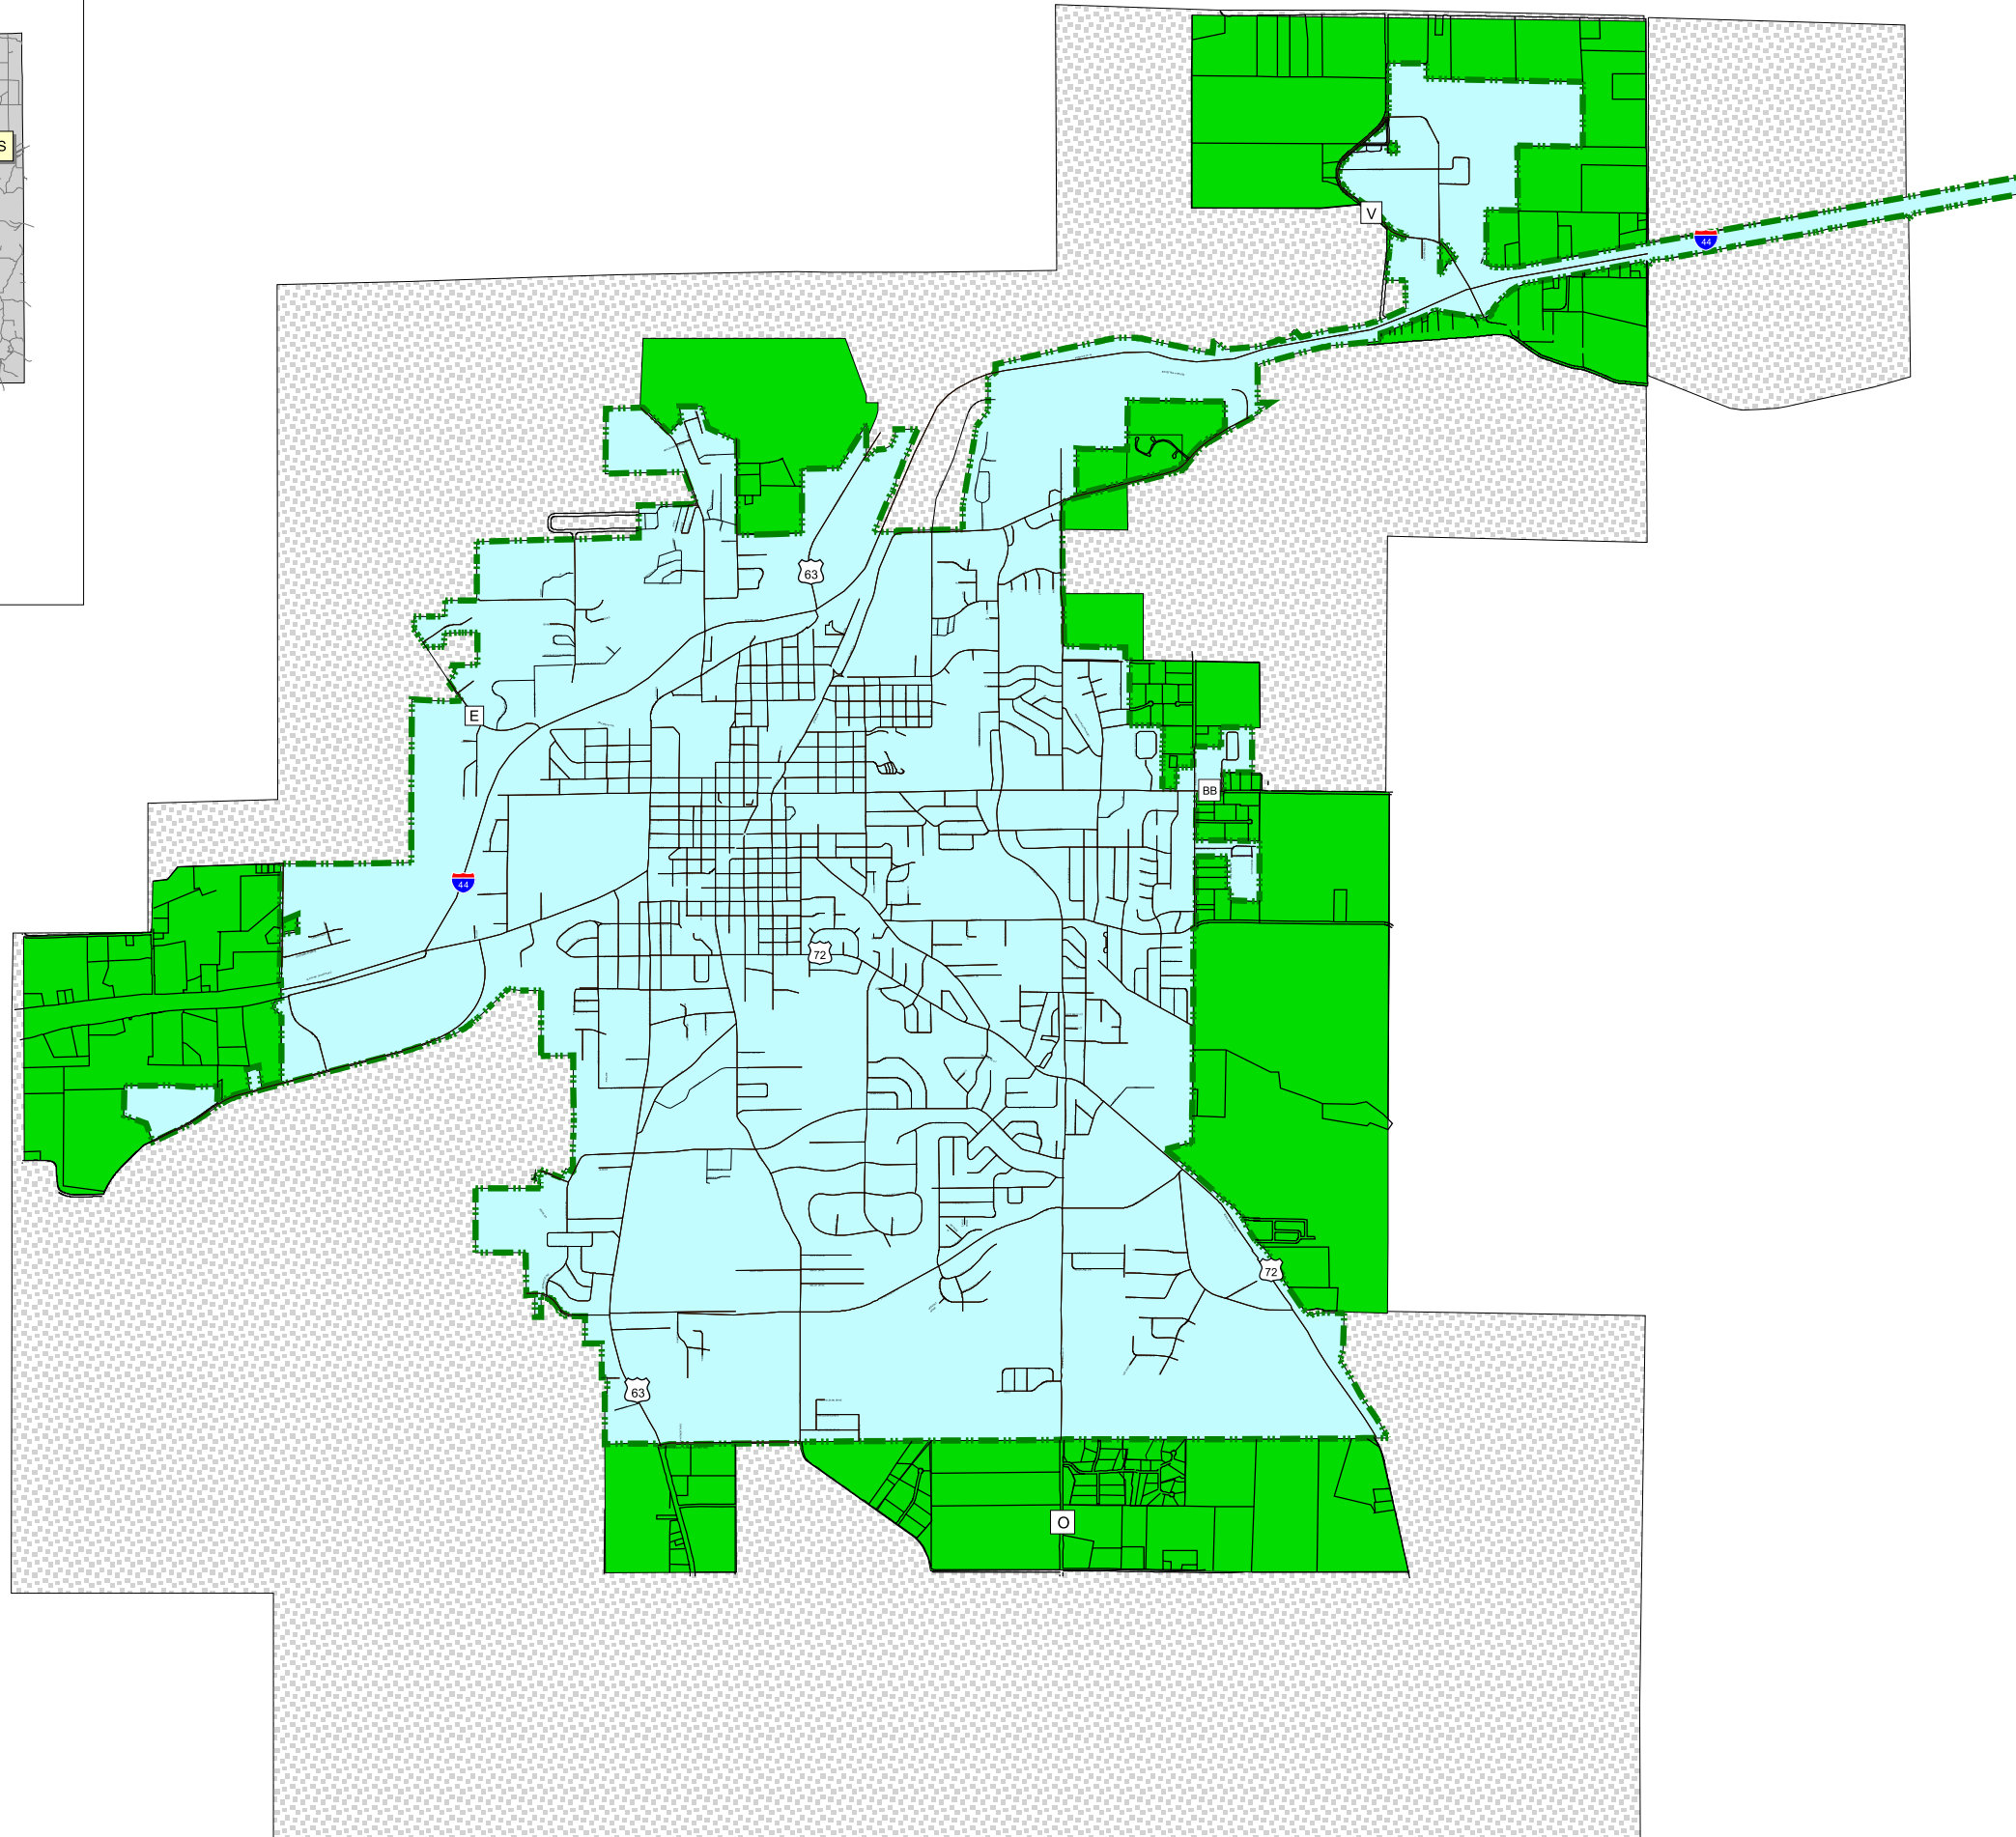

PHELPS COUNTY
LOCATION MAP

Comprehensive Plan
Proposed Urban Growth Area
2005-2020

Legend

- Rolla City
- Proposed Planning Area
- Urban Growth Area
- City Limits

This map was developed by the
Community Development Department
and prepared by the Department of
Public Works, GIS Mapping Division
Map revision date: October 7, 2005