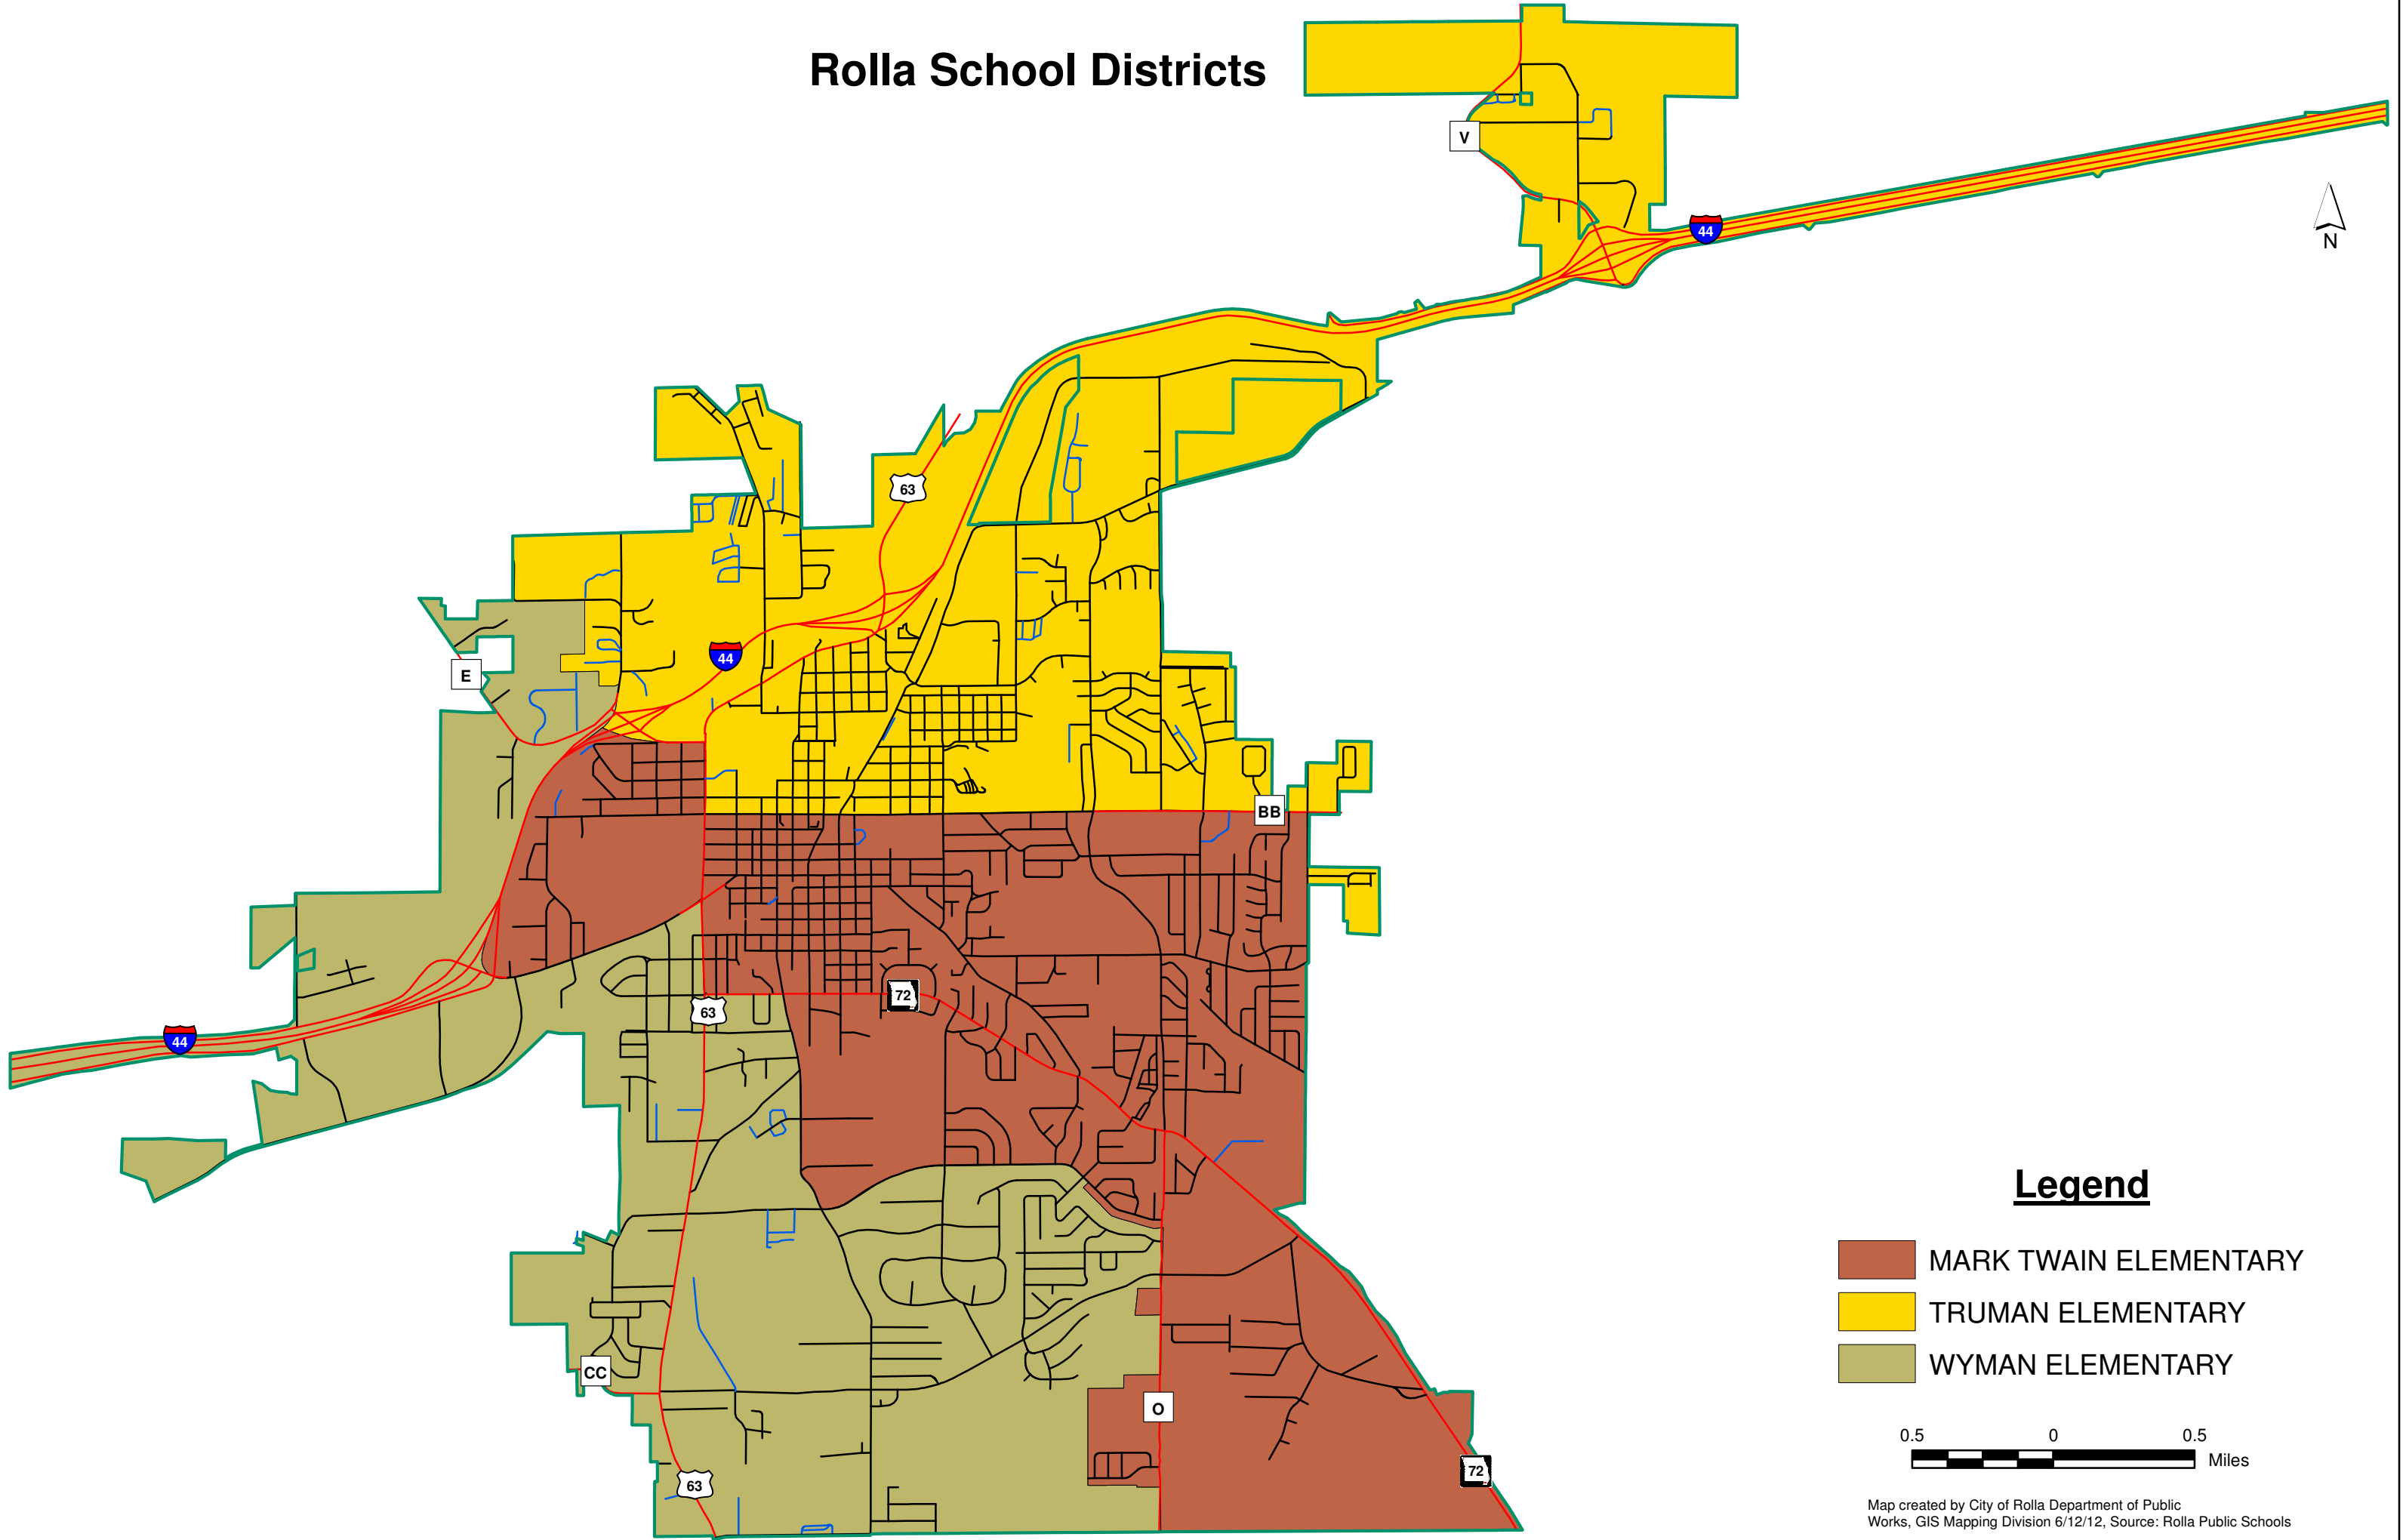

Rolla School Districts

Legend

- MARK TWAIN ELEMENTARY
- TRUMAN ELEMENTARY
- WYMAN ELEMENTARY

Map created by City of Rolla Department of Public Works, GIS Mapping Division 6/12/12, Source: Rolla Public Schools